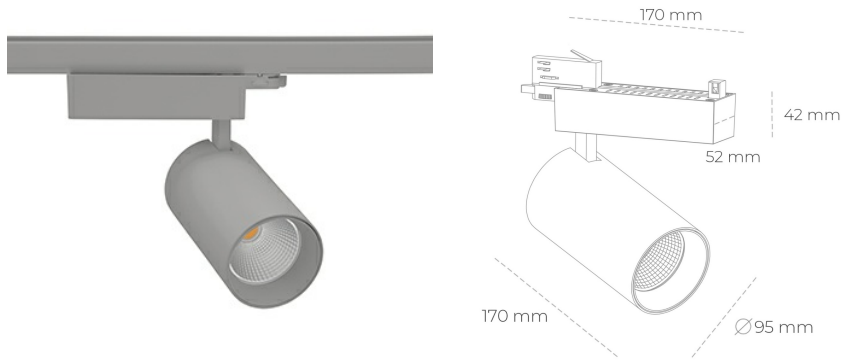

SPOTLIGHT SNIPER N 930 25W 15° GREY CRI97 ON/OFF

LED	COB
Light colour	3000 [K] CRI97
CRI	90
Led chip flux	2797 [lm]
Luminous flux	2237 [lm]
System power	25 [W]
Luminaire Efficiency	89 [lm/W]
Beam angle	15°
Controller	ON/OFF
MacAdam	3 SDCM

Spotlight LED

Track mounted LED spotlight. Aluminium housing. Ceiling base installation possible. Available in white, black and grey. Any RAL palette colour available on enquiry. Reflector beams available: 15° 30° and 45°. Maximum power is 30W

LUMINAIRE

Weight	1,33 [kg]
Protection rating IP , IK , class	IP 20, IK 3,
Luminaire colour	GREY
Cover	Glass
Operating voltage	220-240V 50-60Hz

Note: All data are typical values. Tolerance of measurements +/-10% System features may change with product improvements due to technical advances.

OPTIONS

RAL colours on inquiry, honeycomb louver on inquiry , Casambi on inquiry, DALI on inquiry, Phase-cut dimming on inquiry.

Generated: 21.06.2024

+48 32 388 80 00

www.cora.pl
cora@cora.pl

Street: Ignatza Hakuby 18
41-914 Bytom, Polska