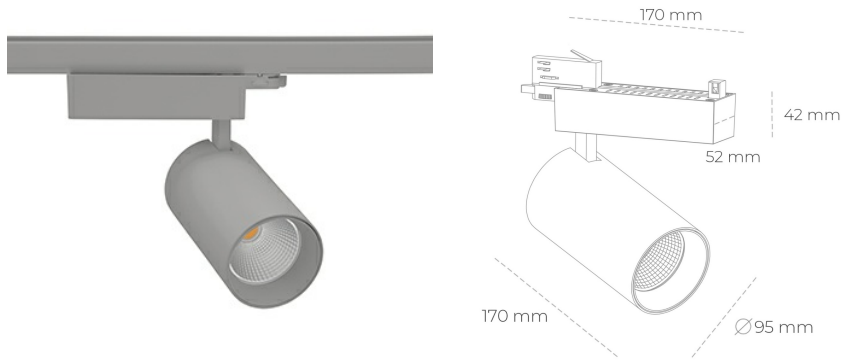

SPOTLIGHT SNIPER N 930 21W 15° GREY CRI97 ON/OFF

LED	COB
Light colour	3000 [K] CRI97
CRI	90
Led chip flux	2402 [lm]
Luminous flux	1921 [lm]
System power	21 [W]
Luminaire Efficiency	91 [lm/W]
Beam angle	15°
Controller	ON/OFF
MacAdam	3 SDCM

Spotlight LED

Track mounted LED spotlight. Aluminium housing. Ceiling base installation possible. Available in white, black and grey. Any RAL palette colour available on enquiry. Reflector beams available: 15° 30° and 45°. Maximum power is 30W

LUMINAIRE

Weight	1,33 [kg]
Protection rating IP , IK , class	IP 20, IK 3,
Luminaire colour	GREY
Cover	Glass
Operating voltage	220-240V 50-60Hz

Note: All data are typical values. Tolerance of measurements +/-10% System features may change with product improvements due to technical advances.

OPTIONS

RAL colours on inquiry, honeycomb louver on inquiry , Casambi on inquiry, DALI on inquiry, Phase-cut dimming on inquiry.

Generated: 23.06.2024

+48 32 388 80 00

www.cora.pl
cora@cora.pl

Street: Ignatza Hakuby 18
41-914 Bytom, Polska