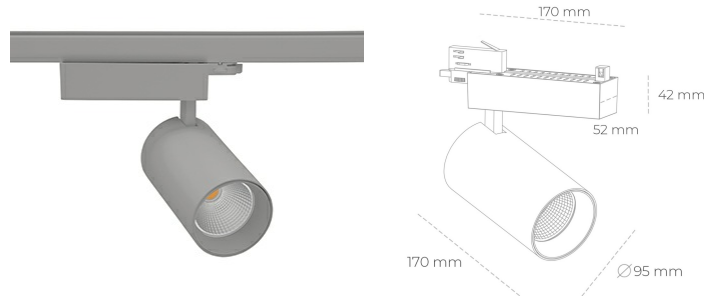

# SPOTLIGHT SNIPER N 930 14W 15° GREY CRI97 ON/OFF

Article number: N015-K0001-HI930-H7-N15-ZA01\_350-S4-###

LED	COB
Light colour	3000 [K] CRI97
CRI	90
Led chip flux	1575 [lm]
Luminous flux	1260 [lm]
System power	14 [W]
Luminaire Efficiency	90 [lm/W]
Beam angle	15°
Controller	ON/OFF
MacAdam	3 SDCM

## Spotlight LED

Track mounted LED spotlight. Aluminium housing. Ceiling base installation possible. Available in white, black and grey. Any RAL palette colour available on enquiry. Reflector beams available: 15° 30° and 45° . Maximum power is 30W

## LUMINAIRE

Weight	1.33 [kg]
Protection rating IP , IK , class	IP 20, IK 3,
Luminaire colour	GREY
Cover	Glass
Operating voltage	220-240V 50-60Hz

Note: All data are typical values. Tolerance of measurements +/-10%  
System features may change with product improvements due to technical advances.