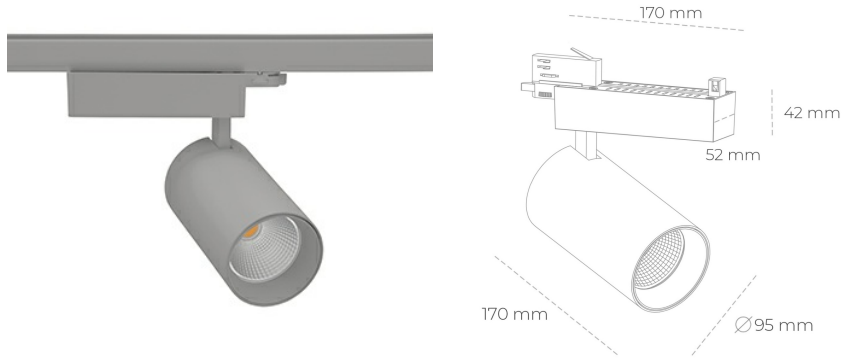

SPOTLIGHT SNIPER N 935 31W 45° GREY PREMIUM WHITE ON/OFF

LED	COB
Light colour	3500 [K] PREMIUM WHITE
CRI	90
Led chip flux	4038 [lm]
Luminous flux	3230 [lm]
System power	31 [W]
Luminaire Efficiency	104 [lm/W]
Beam angle	45°
Controller	ON/OFF
MacAdam	3 SDCM

Spotlight LED

Track mounted LED spotlight. Aluminium housing. Ceiling base installation possible. Available in white, black and grey. Any RAL palette colour available on enquiry. Reflector beams available: 15° 30° and 45°. Maximum power is 30W

LUMINAIRE

Weight	1,33 [kg]
Protection rating IP , IK , class	IP 20, IK 3,
Luminaire colour	GREY
Cover	Glass
Operating voltage	220-240V 50-60Hz

Note: All data are typical values. Tolerance of measurements +/-10% System features may change with product improvements due to technical advances.

OPTIONS

RAL colours on inquiry, honeycomb louver on inquiry , Casambi on inquiry, DALI on inquiry, Phase-cut dimming on inquiry.

Generated: 22.06.2024

+48 32 388 80 00

www.cora.pl
cora@cora.pl

Street: Ignatza Hakuby 18
41-914 Bytom, Polska