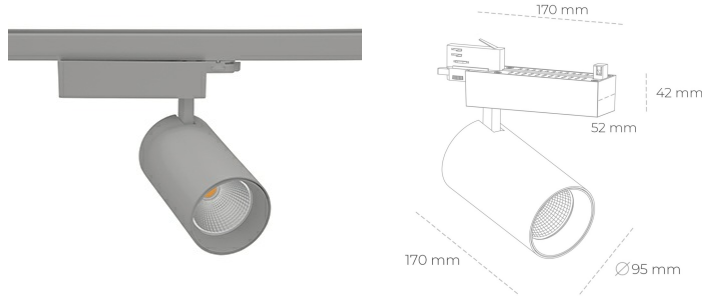

SPOTLIGHT SNIPER N 935 23W 45° GREY PREMIUM WHITE ON/OFF

Article number: N015-K0001-HE935-HA-N45-ZA02_600-S4-###

LED	COB
Light colour	3500 [K] PREMIUM WHITE
CRI	
Led chip flux	90
Luminous flux	3513 [lm]
System power	2810 [lm]
Luminaire Efficiency	23 [W]
Beam angle	122 [lm/W]
Controller	45°
MacAdam	ON/OFF 3 SDCM

Spotlight LED

Track mounted LED spotlight. Aluminium housing. Ceiling base installation possible. Available in white, black and grey. Any RAL palette colour available on enquiry. Reflector beams available: 15° 30° and 45° . Maximum power is 30W

LUMINAIRE

Weight	1.33 [kg]
Protection rating IP , IK , class	IP 20, IK 3,
Luminaire colour	GREY
Cover	Glass
Operating voltage	220-240V 50-60Hz

Note: All data are typical values. Tolerance of measurements +/-10%
System features may change with product improvements due to technical advances.