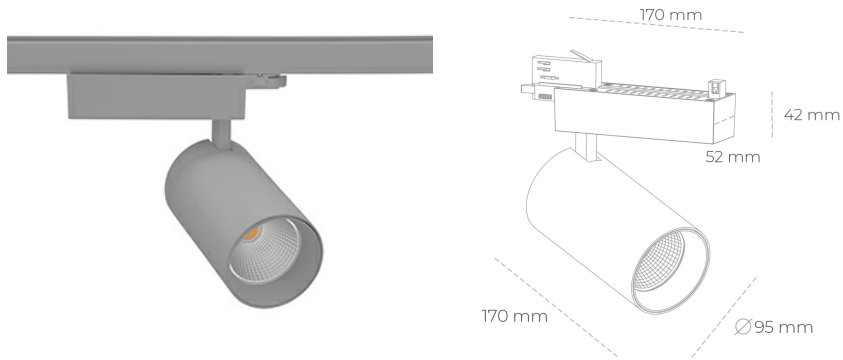

SPOTLIGHT SNIPER N 935 20W 45° GREY PREMIUM WHITE ON/OFF

Article number: N015-K0001-HE935-HA-N45-ZA01_500-S4-###

LED	COB
Light colour	3500 [K] PREMIUM WHITE
CRI	90
Led chip flux	2973 [lm]
Luminous flux	2378 [lm]
System power	20 [W]
Luminaire Efficiency	119 [lm/W]
Beam angle	45°
Controller	ON/OFF
MacAdam	3 SDCM

Spotlight LED

Track mounted LED spotlight. Aluminium housing. Ceiling base installation possible. Available in white, black and grey. Any RAL palette colour available on enquiry. Reflector beams available: 15° 30° and 45° . Maximum power is 30W

LUMINAIRE

Weight	1,33 [kg]
Protection rating IP , IK , class	IP 20, IK 3,
Luminaire colour	GREY
Cover	Glass
Operating voltage	220-240V 50-60Hz

Note: All data are typical values. Tolerance of measurements +/-10% System features may change with product improvements due to technical advances.