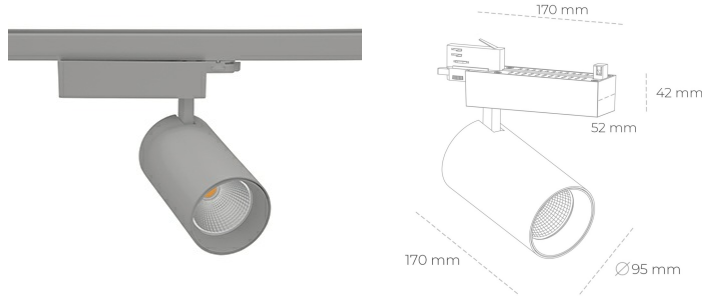

SPOTLIGHT SNIPER N 935 27W 30° GREY PREMIUM WHITE ON/OFF

Article number: N015-K0001-HE935-HA-N30-ZA02_700-S4-###

LED	COB
Light colour	3500 [K] PREMIUM WHITE
CRI	
Led chip flux	90
Luminous flux	4038 [lm]
System power	3230 [lm]
Luminaire Efficiency	27 [W]
Beam angle	120 [lm/W]
Controller	30°
MacAdam	ON/OFF 3 SDCM

Spotlight LED

Track mounted LED spotlight. Aluminium housing. Ceiling base installation possible. Available in white, black and grey. Any RAL palette colour available on enquiry. Reflector beams available: 15° 30° and 45° . Maximum power is 30W

LUMINAIRE

Weight	1.33 [kg]
Protection rating IP , IK , class	IP 20, IK 3,
Luminaire colour	GREY
Cover	Glass
Operating voltage	220-240V 50-60Hz

Note: All data are typical values. Tolerance of measurements +/-10%
System features may change with product improvements due to technical advances.