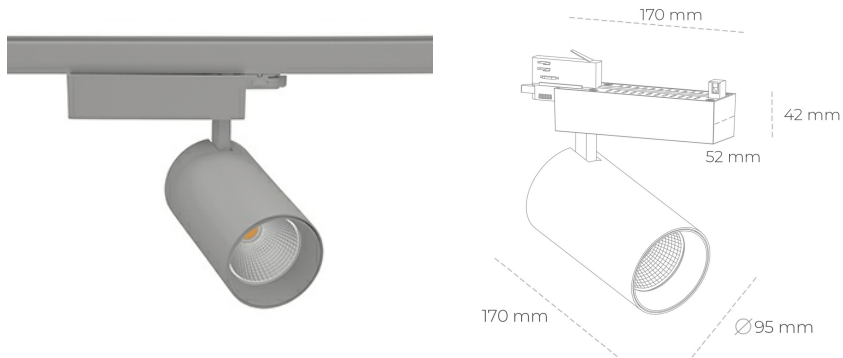

SPOTLIGHT SNIPER N 935 25W 30° GREY PREMIUM WHITE ON/OFF

Article number: N015-K0001-HE935-HA-N30-ZA02_650-S4-###

LED	COB
Light colour	3500 [K] PREMIUM WHITE
CRI	90
Led chip flux	3777 [lm]
Luminous flux	3021 [lm]
System power	25 [W]
Luminaire Efficiency	121 [lm/W]
Beam angle	30°
Controller	ON/OFF
MacAdam	3 SDCM

Spotlight LED

Track mounted LED spotlight. Aluminium housing. Ceiling base installation possible. Available in white, black and grey. Any RAL palette colour available on enquiry. Reflector beams available: 15° 30° and 45° . Maximum power is 30W

LUMINAIRE

Weight	1,33 [kg]
Protection rating IP , IK , class	IP 20, IK 3,
Luminaire colour	GREY
Cover	Glass
Operating voltage	220-240V 50-60Hz

Note: All data are typical values. Tolerance of measurements +/-10% System features may change with product improvements due to technical advances.