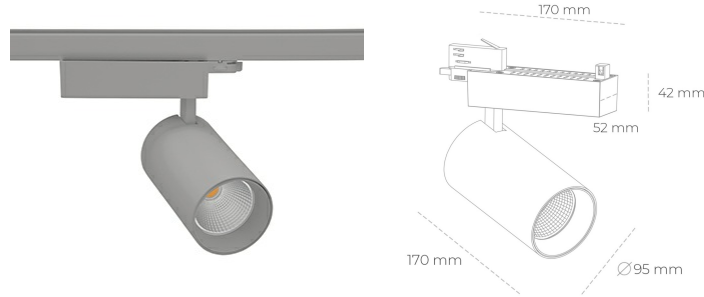

# SPOTLIGHT SNIPER N 935 14W 30° GREY PREMIUM WHITE ON/OFF

Article number: N015-K0001-HE935-HA-N30-ZA01\_350-S4-###

LED	COB
Light colour	3500 [K] PREMIUM WHITE
CRI	
Led chip flux	90
Luminous flux	2131 [lm]
System power	1704 [lm]
Luminaire Efficiency	14 [W]
Beam angle	122 [lm/W]
Controller	30°
MacAdam	ON/OFF 3 SDCM

## Spotlight LED

Track mounted LED spotlight. Aluminium housing. Ceiling base installation possible. Available in white, black and grey. Any RAL palette colour available on enquiry. Reflector beams available: 15° 30° and 45° . Maximum power is 30W

## LUMINAIRE

Weight	1.33 [kg]
Protection rating IP , IK , class	IP 20, IK 3,
Luminaire colour	GREY
Cover	Glass
Operating voltage	220-240V 50-60Hz

Note: All data are typical values. Tolerance of measurements +/-10%  
System features may change with product improvements due to technical advances.