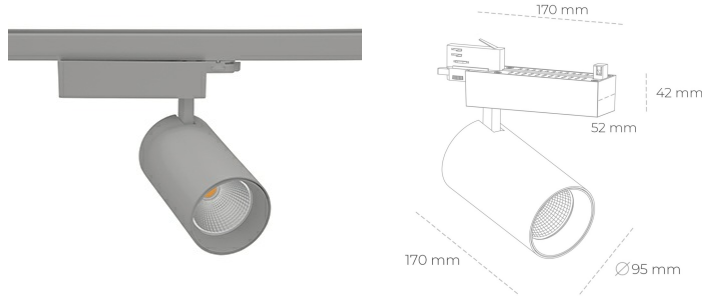

SPOTLIGHT SNIPER N 930 27W 45° GREY PREMIUM WHITE ON/OFF

Article number: N015-K0001-HE930-HA-N45-ZA02_700-S4-###

LED	COB
Light colour	3000 [K] PREMIUM WHITE
CRI	
Led chip flux	90
Luminous flux	3911 [lm]
System power	3128 [lm]
Luminaire Efficiency	27 [W]
Beam angle	116 [lm/W]
Controller	45°
MacAdam	ON/OFF 3 SDCM

Spotlight LED

Track mounted LED spotlight. Aluminium housing. Ceiling base installation possible. Available in white, black and grey. Any RAL palette colour available on enquiry. Reflector beams available: 15° 30° and 45° . Maximum power is 30W

LUMINAIRE

Weight	1.33 [kg]
Protection rating IP , IK , class	IP 20, IK 3,
Luminaire colour	GREY
Cover	Glass
Operating voltage	220-240V 50-60Hz

Note: All data are typical values. Tolerance of measurements +/-10%
System features may change with product improvements due to technical advances.