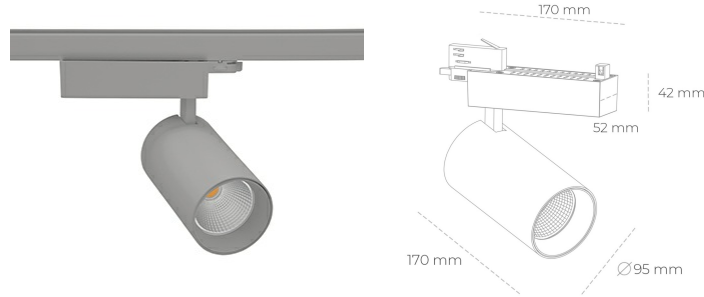

SPOTLIGHT SNIPER N 930 21W 45° GREY PREMIUM WHITE ON/OFF

Article number: N015-K0001-HE930-HA-N45-ZA02_550-S4-###

LED	COB
Light colour	3000 [K] PREMIUM WHITE
CRI	
Led chip flux	90
Luminous flux	3143 [lm]
System power	2514 [lm]
Luminaire Efficiency	21 [W]
Beam angle	120 [lm/W]
Controller	45°
MacAdam	ON/OFF 3 SDCM

Spotlight LED

Track mounted LED spotlight. Aluminium housing. Ceiling base installation possible. Available in white, black and grey. Any RAL palette colour available on enquiry. Reflector beams available: 15° 30° and 45° . Maximum power is 30W

LUMINAIRE

Weight	1.33 [kg]
Protection rating IP , IK , class	IP 20, IK 3,
Luminaire colour	GREY
Cover	Glass
Operating voltage	220-240V 50-60Hz

Note: All data are typical values. Tolerance of measurements +/-10%
System features may change with product improvements due to technical advances.