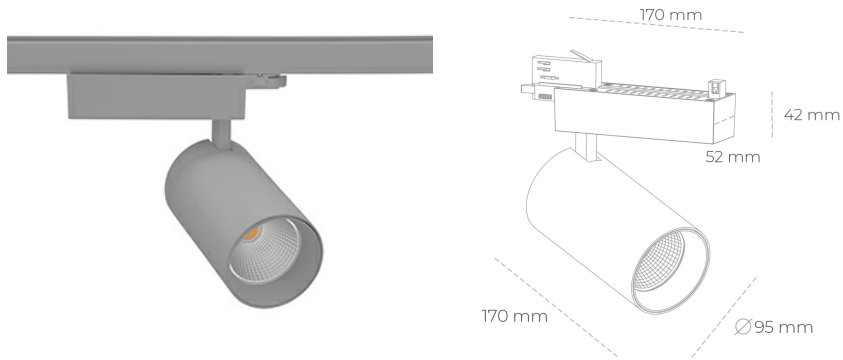

## SPOTLIGHT SNIPER N 930 20W 45° GREY PREMIUM WHITE ON/OFF

Article number: N015-K0001-HE930-HA-N45-ZA01\_500-S4-###

LED	COB
Light colour	3000 [K] PREMIUM WHITE
CRI	90
Led chip flux	2880 [lm]
Luminous flux	2304 [lm]
System power	20 [W]
Luminaire Efficiency	[lm/W]
Beam angle	45°
Controller	ON/OFF
MacAdam	3 SDCM

### Spotlight LED

Track mounted LED spotlight. Aluminium housing. Ceiling base installation possible. Available in white, black and grey. Any RAL palette colour available on enquiry. Reflector beams available: 15° 30° and 45° . Maximum power is 30W

### LUMINAIRE

Weight	1,33 [kg]
Protection rating IP , IK , class	IP 20, IK 3,
Luminaire colour	BLACK
Cover	Glass
Operating voltage	220-240V 50-60Hz

Note: All data are typical values. Tolerance of measurements +/-10% System features may change with product improvements due to technical advances.