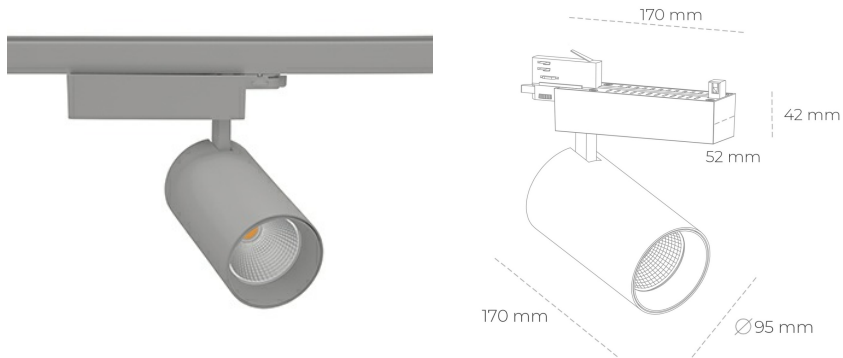

SPOTLIGHT SNIPER N 930 25W 30° GREY PREMIUM WHITE ON/OFF

Article number: N015-K0001-HE930-HA-N30-ZA02_650-S4-###

LED	COB
Light colour	3000 [K] PREMIUM WHITE
CRI	90
Led chip flux	3659 [lm]
Luminous flux	2927 [lm]
System power	25 [W]
Luminaire Efficiency	117 [lm/W]
Beam angle	30°
Controller	ON/OFF
MacAdam	3 SDCM

Spotlight LED

Track mounted LED spotlight. Aluminium housing. Ceiling base installation possible. Available in white, black and grey. Any RAL palette colour available on enquiry. Reflector beams available: 15° 30° and 45° . Maximum power is 30W

LUMINAIRE

Weight	1,33 [kg]
Protection rating IP , IK , class	IP 20, IK 3,
Luminaire colour	GREY
Cover	Glass
Operating voltage	220-240V 50-60Hz

Note: All data are typical values. Tolerance of measurements +/-10% System features may change with product improvements due to technical advances.