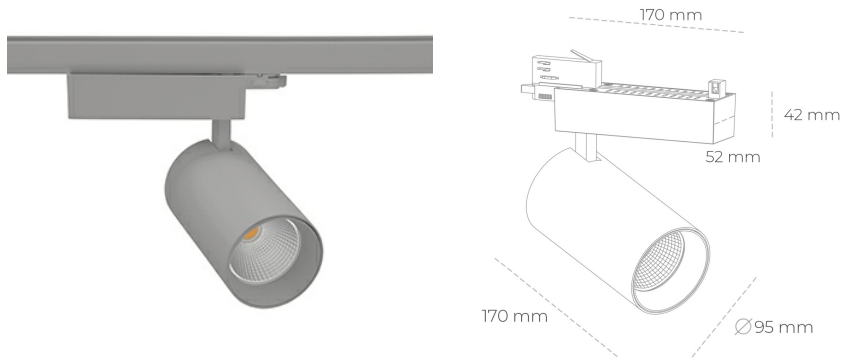

SPOTLIGHT SNIPER N 930 21W 15° GREY PREMIUM WHITE ON/OFF

Article number: N015-K0001-HE930-HA-N15-ZA02_550-S4-###

LED	COB
Light colour	3000 [K] PREMIUM WHITE
CRI	90
Led chip flux	3143 [lm]
Luminous flux	2514 [lm]
System power	21 [W]
Luminaire Efficiency	120 [lm/W]
Beam angle	15°
Controller	ON/OFF
MacAdam	3 SDCM

Spotlight LED

Track mounted LED spotlight. Aluminium housing. Ceiling base installation possible. Available in white, black and grey. Any RAL palette colour available on enquiry. Reflector beams available: 15° 30° and 45° . Maximum power is 30W

LUMINAIRE

Weight	1,33 [kg]
Protection rating IP , IK , class	IP 20, IK 3,
Luminaire colour	GREY
Cover	Glass
Operating voltage	220-240V 50-60Hz

Note: All data are typical values. Tolerance of measurements +/-10% System features may change with product improvements due to technical advances.