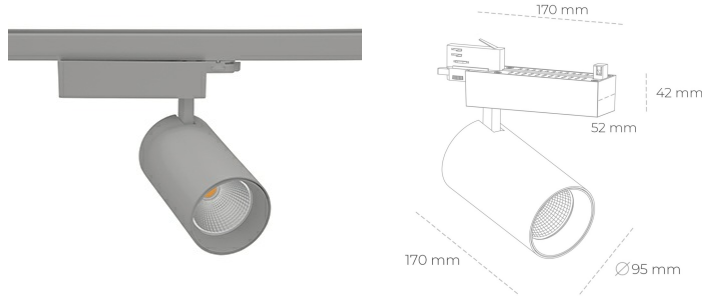

# SPOTLIGHT SNIPER N 930 14W 15° GREY PREMIUM WHITE ON/OFF

Article number: N015-K0001-HE930-HA-N15-ZA01\_350-S4-###

LED	COB
Light colour	3000 [K] PREMIUM WHITE
CRI	
Led chip flux	90
Luminous flux	2064 [lm]
System power	1651 [lm]
Luminaire Efficiency	14 [W]
Beam angle	118 [lm/W]
Controller	15°
MacAdam	ON/OFF 3 SDCM

## Spotlight LED

Track mounted LED spotlight. Aluminium housing. Ceiling base installation possible. Available in white, black and grey. Any RAL palette colour available on enquiry. Reflector beams available: 15° 30° and 45° . Maximum power is 30W

## LUMINAIRE

Weight	1.33 [kg]
Protection rating IP , IK , class	IP 20, IK 3,
Luminaire colour	GREY
Cover	Glass
Operating voltage	220-240V 50-60Hz

Note: All data are typical values. Tolerance of measurements +/-10%  
System features may change with product improvements due to technical advances.