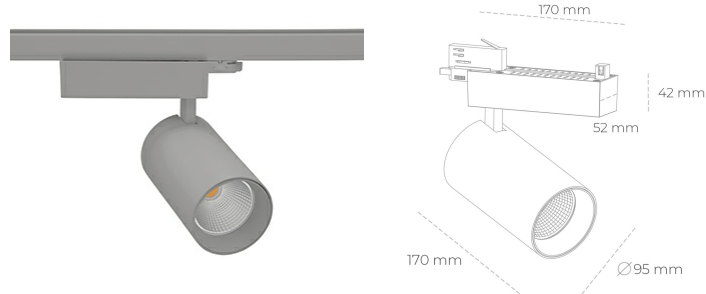

SPOTLIGHT SNIPER N 957 21W 45° GREY SPECIAL ON/OFF

Article number: N015-K0001-CC957-H7-N45-ZA02_550-S4-###

LED	COB
Light colour	5700 [K] SPECIAL
CRI	90
Led chip flux	2788 [lm]
Luminous flux	2230 [lm]
System power	21 [W]
Luminaire Efficiency	106 [lm/W]
Beam angle	45°
Controller	ON/OFF
MacAdam	3 SDCM

Spotlight LED

Track mounted LED spotlight. Aluminium housing. Ceiling base installation possible. Available in white, black and grey. Any RAL palette colour available on enquiry. Reflector beams available: 15° 30° and 45° . Maximum power is 30W

LUMINAIRE

Weight	1.33 [kg]
Protection rating IP , IK , class	IP 20, IK 3,
Luminaire colour	GREY
Cover	Glass
Operating voltage	220-240V 50-60Hz

Note: All data are typical values. Tolerance of measurements +/-10%
System features may change with product improvements due to technical advances.