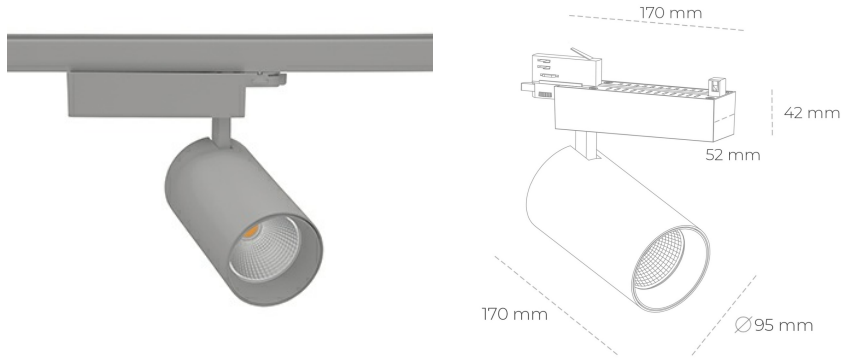

SPOTLIGHT SNIPER N 957 19W 45° GREY SPECIAL ON/OFF

LED	COB
Light colour	5700 [K] SPECIAL
CRI	90
Led chip flux	2551 [lm]
Luminous flux	2040 [lm]
System power	19 [W]
Luminaire Efficiency	107 [lm/W]
Beam angle	45°
Controller	ON/OFF
MacAdam	3 SDCM

Spotlight LED

Track mounted LED spotlight. Aluminium housing. Ceiling base installation possible. Available in white, black and grey. Any RAL palette colour available on enquiry. Reflector beams available: 15° 30° and 45°. Maximum power is 30W

LUMINAIRE

Weight	1,33 [kg]
Protection rating IP , IK , class	IP 20, IK 3,
Luminaire colour	GREY
Cover	Glass
Operating voltage	220-240V 50-60Hz

Note: All data are typical values. Tolerance of measurements +/-10% System features may change with product improvements due to technical advances.

OPTIONS

RAL colours on inquiry, honeycomb louver on inquiry , Casambi on inquiry, DALI on inquiry, Phase-cut dimming on inquiry.

Generated: 16.07.2024

+48 32 388 80 00

www.cora.pl
cora@cora.pl

Street: Ignatza Hakuby 18
41-914 Bytom, Polska