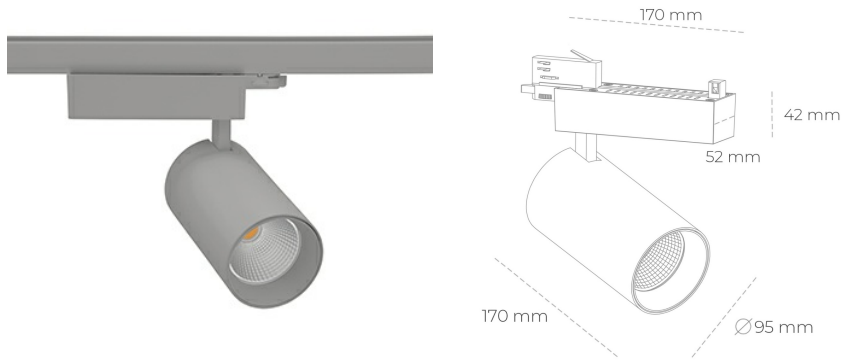

SPOTLIGHT SNIPER N 957 14W 45° GREY SPECIAL ON/OFF

Article number: N015-K0001-CC957-H7-N45-ZA01_350-S4-###

LED	COB
Light colour	5700 [K] SPECIAL
CRI	90
Led chip flux	1820 [lm]
Luminous flux	1456 [lm]
System power	14 [W]
Luminaire Efficiency	104 [lm/W]
Beam angle	45°
Controller	ON/OFF
MacAdam	3 SDCM

Spotlight LED

Track mounted LED spotlight. Aluminium housing. Ceiling base installation possible. Available in white, black and grey. Any RAL palette colour available on enquiry. Reflector beams available: 15° 30° and 45°. Maximum power is 30W

LUMINAIRE

Weight	1,33 [kg]
Protection rating IP , IK , class	IP 20, IK 3,
Luminaire colour	GREY
Cover	Glass
Operating voltage	220-240V 50-60Hz

Note: All data are typical values. Tolerance of measurements +/-10% System features may change with product improvements due to technical advances.