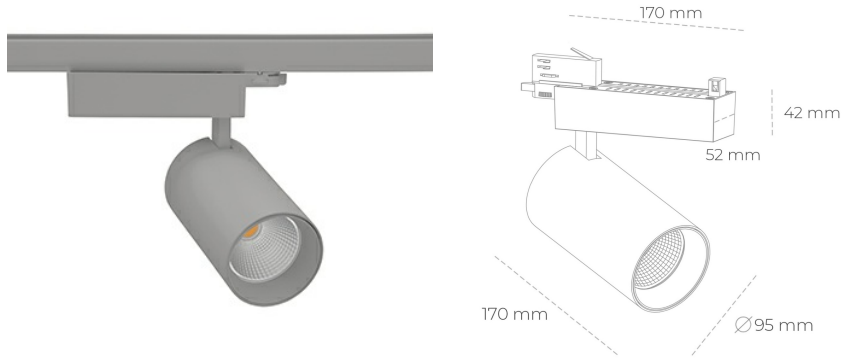

SPOTLIGHT SNIPER N 957 10W 45° GREY SPECIAL ON/OFF

LED	COB
Light colour	5700 [K] SPECIAL
CRI	90
Led chip flux	1318 [lm]
Luminous flux	1054 [lm]
System power	10 [W]
Luminaire Efficiency	105 [lm/W]
Beam angle	45°
Controller	ON/OFF
MacAdam	3 SDCM

Spotlight LED

Track mounted LED spotlight. Aluminium housing. Ceiling base installation possible. Available in white, black and grey. Any RAL palette colour available on enquiry. Reflector beams available: 15° 30° and 45°. Maximum power is 30W

LUMINAIRE

Weight	1,33 [kg]
Protection rating IP , IK , class	IP 20, IK 3,
Luminaire colour	GREY
Cover	Glass
Operating voltage	220-240V 50-60Hz

Note: All data are typical values. Tolerance of measurements +/-10% System features may change with product improvements due to technical advances.

OPTIONS

RAL colours on inquiry, honeycomb louver on inquiry , Casambi on inquiry, DALI on inquiry, Phase-cut dimming on inquiry.

Generated: 16.07.2024

+48 32 388 80 00

www.cora.pl
cora@cora.pl

Street: Ignatza Hakuby 18
41-914 Bytom, Polska