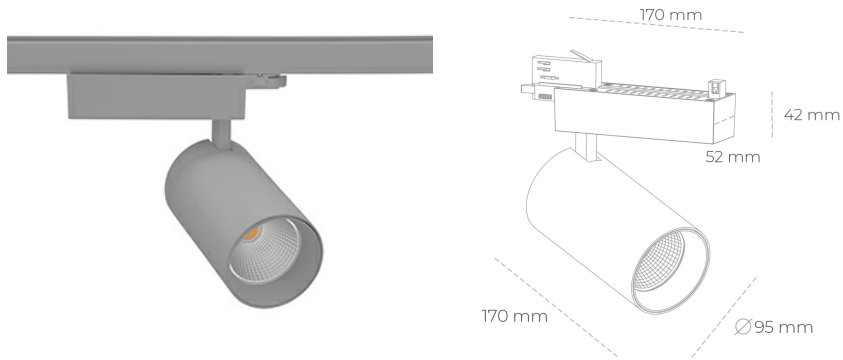

## SPOTLIGHT SNIPER N 957 21W 30° GREY SPECIAL ON/OFF

Article number: N015-K0001-CC957-H7-N30-ZA02\_550-S4-###

LED	COB
Light colour	5700 [K] SPECIAL
CRI	90
Led chip flux	2788 [lm]
Luminous flux	2230 [lm]
System power	21 [W]
Luminaire Efficiency	106 [lm/W]
Beam angle	30°
Controller	ON/OFF
MacAdam	3 SDCM

### Spotlight LED

Track mounted LED spotlight. Aluminium housing. Ceiling base installation possible. Available in white, black and grey. Any RAL palette colour available on enquiry. Reflector beams available: 15° 30° and 45° . Maximum power is 30W

### LUMINAIRE

Weight	1,33 [kg]
Protection rating IP , IK , class	IP 20, IK 3,
Luminaire colour	GREY
Cover	Glass
Operating voltage	220-240V 50-60Hz

Note: All data are typical values. Tolerance of measurements +/-10% System features may change with product improvements due to technical advances.