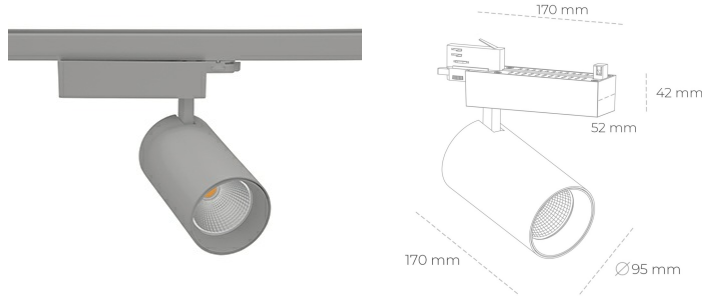

SPOTLIGHT SNIPER N 957 19W 30° GREY SPECIAL ON/OFF

Article number: N015-K0001-CC957-H7-N30-ZA01_500-S4-###

| | |
|----------------------|---------------------|
| LED | COB |
| Light colour | 5700 [K] SPECIAL |
| CRI | 90 |
| Led chip flux | 2551 [lm] |
| Luminous flux | 2040 [lm] |
| System power | 19 [W] |
| Luminaire Efficiency | 107 [lm/W] |
| Beam angle | 30° |
| Controller | ON/OFF |
| MacAdam | 3 SDCM |

Spotlight LED

Track mounted LED spotlight. Aluminium housing. Ceiling base installation possible. Available in white, black and grey. Any RAL palette colour available on enquiry. Reflector beams available: 15° 30° and 45° . Maximum power is 30W

LUMINAIRE

| | |
|-----------------------------------|------------------|
| Weight | 1.33 [kg] |
| Protection rating IP , IK , class | IP 20, IK 3, |
| Luminaire colour | GREY |
| Cover | Glass |
| Operating voltage | 220-240V 50-60Hz |