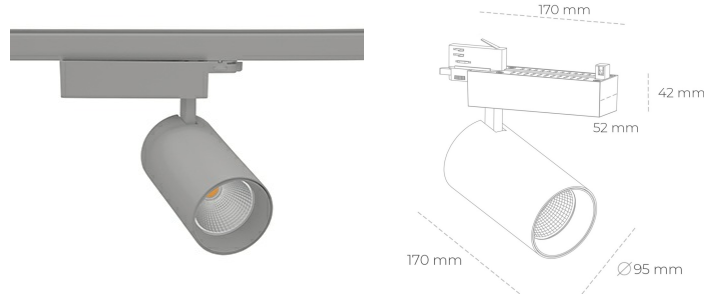

SPOTLIGHT SNIPER N 957 23W 15° GREY SPECIAL ON/OFF

Article number: N015-K0001-CC957-H7-N15-ZA02_600-S4-###

LED	COB
Light colour	5700 [K] SPECIAL
CRI	90
Led chip flux	3023 [lm]
Luminous flux	2418 [lm]
System power	23 [W]
Luminaire Efficiency	105 [lm/W]
Beam angle	15°
Controller	ON/OFF
MacAdam	3 SDCM

Spotlight LED

Track mounted LED spotlight. Aluminium housing. Ceiling base installation possible. Available in white, black and grey. Any RAL palette colour available on enquiry. Reflector beams available: 15° 30° and 45° . Maximum power is 30W

LUMINAIRE

Weight	1.33 [kg]
Protection rating IP , IK , class	IP 20, IK 3,
Luminaire colour	GREY
Cover	Glass
Operating voltage	220-240V 50-60Hz

Note: All data are typical values. Tolerance of measurements +/-10%
System features may change with product improvements due to technical advances.