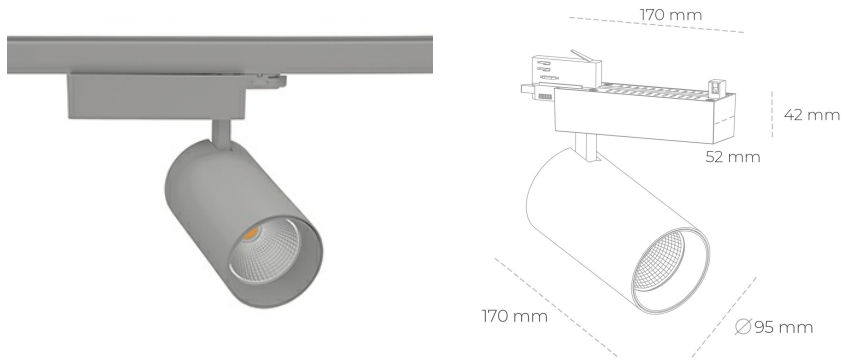

SPOTLIGHT SNIPER N 942 23W 45° GREY MEAT WHITE ON/OFF

Article number: N015-K0001-CC942-H7-N45-ZA02_600-S4-###

LED	COB
Light colour	4200 [K] MEAT WHITE
CRI	90
Led chip flux	2340 [lm]
Luminous flux	1872 [lm]
System power	23 [W]
Luminaire Efficiency	81 [lm/W]
Beam angle	45°
Controller	ON/OFF
MacAdam	3 SDCM

Spotlight LED

Track mounted LED spotlight. Aluminium housing. Ceiling base installation possible. Available in white, black and grey. Any RAL palette colour available on enquiry. Reflector beams available: 15° 30° and 45° . Maximum power is 30W

LUMINAIRE

Weight	1,33 [kg]
Protection rating IP , IK , class	IP 20, IK 3,
Luminaire colour	GREY
Cover	Glass
Operating voltage	220-240V 50-60Hz

Note: All data are typical values. Tolerance of measurements +/-10% System features may change with product improvements due to technical advances.