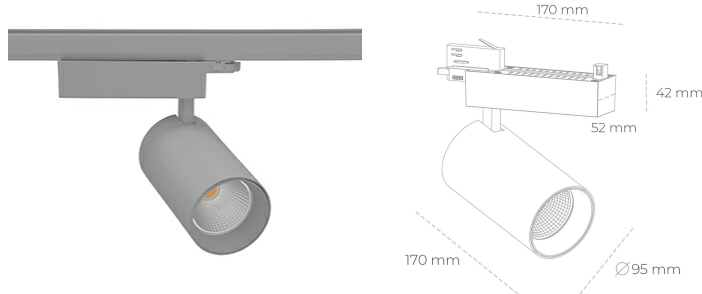

# SPOTLIGHT SNIPER N 942 14W 45° GREY MEAT WHITE ON/OFF

Article number: N015-K0001-CC942-H7-N45-ZA01\_350-S4-###

LED	COB
Light colour	4200 [K] MEAT WHITE
CRI	90
Led chip flux	1412 [lm]
Luminous flux	1129 [lm]
System power	14 [W]
Luminaire Efficiency	81 [lm/W]
Beam angle	45°
Controller	ON/OFF
MacAdam	3 SDCM

### Spotlight LED

Track mounted LED spotlight. Aluminium housing. Ceiling base installation possible. Available in white, black and grey. Any RAL palette colour available on enquiry. Reflector beams available: 15° 30° and 45° . Maximum power is 30W

### LUMINAIRE

Weight	1.33 [kg]
Protection rating IP , IK , class	IP 20, IK 3,
Luminaire colour	GREY
Cover	Glass
Operating voltage	220-240V 50-60Hz

Note: All data are typical values. Tolerance of measurements +/-10%  
System features may change with product improvements due to technical advances.