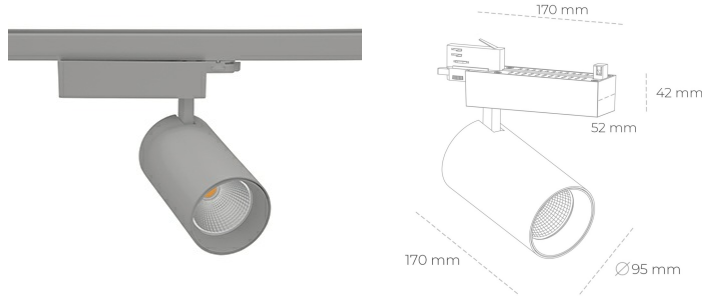

SPOTLIGHT SNIPER N 942 10W 45° GREY MEAT WHITE ON/OFF

Article number: N015-K0001-CC942-H7-N45-ZA01_250-S4-###

LED	COB
Light colour	4200 [K] MEAT WHITE
CRI	90
Led chip flux	1023 [lm]
Luminous flux	818 [lm]
System power	10 [W]
Luminaire Efficiency	82 [lm/W]
Beam angle	45°
Controller	ON/OFF
MacAdam	3 SDCM

Spotlight LED

Track mounted LED spotlight. Aluminium housing. Ceiling base installation possible. Available in white, black and grey. Any RAL palette colour available on enquiry. Reflector beams available: 15° 30° and 45° . Maximum power is 30W

LUMINAIRE

Weight	1.33 [kg]
Protection rating IP , IK , class	IP 20, IK 3,
Luminaire colour	GREY
Cover	Glass
Operating voltage	220-240V 50-60Hz

Note: All data are typical values. Tolerance of measurements +/-10%
System features may change with product improvements due to technical advances.