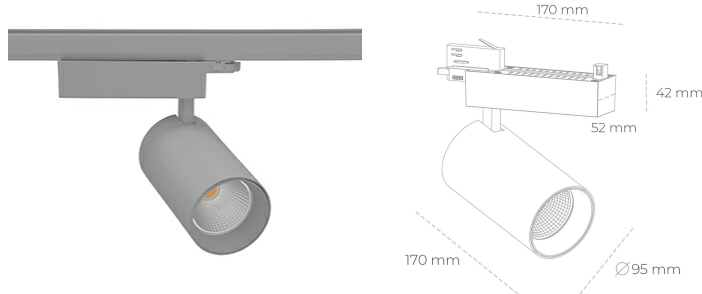

SPOTLIGHT SNIPER N 942 23W 30° GREY MEAT WHITE ON/OFF

Article number: N015-K0001-CC942-H7-N30-ZA02_600-S4-###

LED	COB
Light colour	4200 [K] MEAT WHITE
CRI	90
Led chip flux	2340 [lm]
Luminous flux	1872 [lm]
System power	23 [W]
Luminaire Efficiency	81 [lm/W]
Beam angle	30°
Controller	ON/OFF
MacAdam	3 SDCM

Spotlight LED

Track mounted LED spotlight. Aluminium housing. Ceiling base installation possible. Available in white, black and grey. Any RAL palette colour available on enquiry. Reflector beams available: 15° 30° and 45° . Maximum power is 30W

LUMINAIRE

Weight	1.33 [kg]
Protection rating IP , IK , class	IP 20, IK 3,
Luminaire colour	GREY
Cover	Glass
Operating voltage	220-240V 50-60Hz

Note: All data are typical values. Tolerance of measurements +/-10%
System features may change with product improvements due to technical advances.