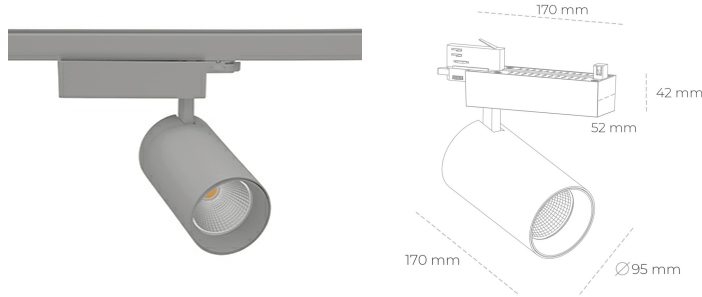

# SPOTLIGHT SNIPER N 942 14W 30° GREY MEAT WHITE ON/OFF

Article number: N015-K0001-CC942-H7-N30-ZA01\_350-S4-###

LED	COB
Light colour	4200 [K] MEAT WHITE
CRI	90
Led chip flux	1412 [lm]
Luminous flux	1129 [lm]
System power	14 [W]
Luminaire Efficiency	81 [lm/W]
Beam angle	30°
Controller	ON/OFF
MacAdam	3 SDCM

### Spotlight LED

Track mounted LED spotlight. Aluminium housing. Ceiling base installation possible. Available in white, black and grey. Any RAL palette colour available on enquiry. Reflector beams available: 15° 30° and 45° . Maximum power is 30W

### LUMINAIRE

Weight	1.33 [kg]
Protection rating IP , IK , class	IP 20, IK 3,
Luminaire colour	GREY
Cover	Glass
Operating voltage	220-240V 50-60Hz

Note: All data are typical values. Tolerance of measurements +/-10%  
System features may change with product improvements due to technical advances.