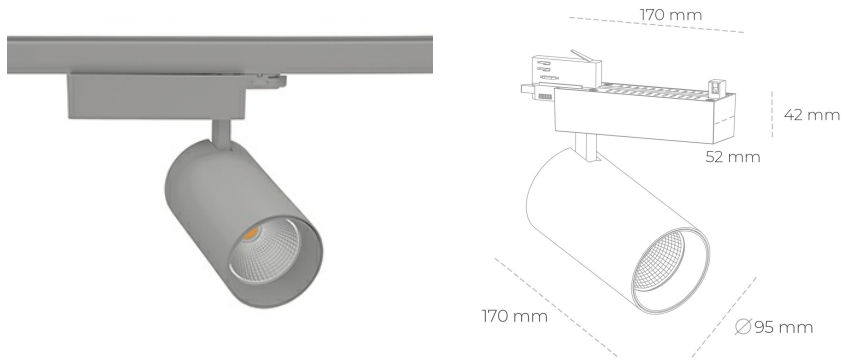

## SPOTLIGHT SNIPER N 942 10W 30° GREY MEAT WHITE ON/OFF

Article number: N015-K0001-CC942-H7-N30-ZA01\_250-S4-###

LED	COB
Light colour	4200 [K] MEAT WHITE
CRI	90
Led chip flux	1023 [lm]
Luminous flux	818 [lm]
System power	10 [W]
Luminaire Efficiency	82 [lm/W]
Beam angle	30°
Controller	ON/OFF
MacAdam	3 SDCM

### Spotlight LED

Track mounted LED spotlight. Aluminium housing. Ceiling base installation possible. Available in white, black and grey. Any RAL palette colour available on enquiry. Reflector beams available: 15° 30° and 45° . Maximum power is 30W

### LUMINAIRE

Weight	1,33 [kg]
Protection rating IP , IK , class	IP 20, IK 3,
Luminaire colour	GREY
Cover	Glass
Operating voltage	220-240V 50-60Hz

Note: All data are typical values. Tolerance of measurements +/-10% System features may change with product improvements due to technical advances.