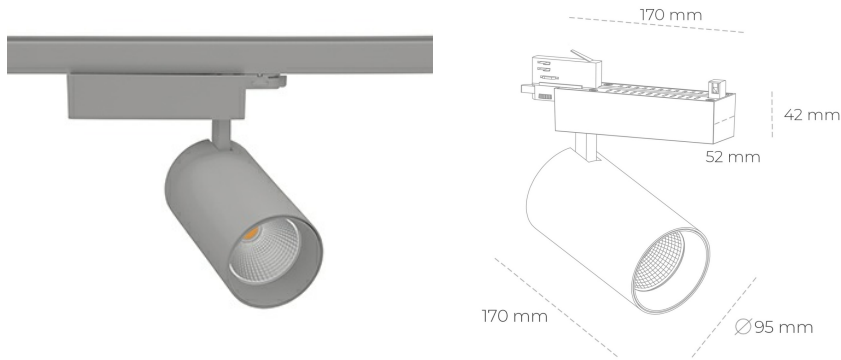

SPOTLIGHT SNIPER N 942 14W 15° GREY MEAT WHITE ON/OFF

Article number: N015-K0001-CC942-H7-N15-ZA01_350-S4-###

LED	COB
Light colour	4200 [K] MEAT WHITE
CRI	90
Led chip flux	1412 [lm]
Luminous flux	1129 [lm]
System power	14 [W]
Luminaire Efficiency	81 [lm/W]
Beam angle	15°
Controller	ON/OFF
MacAdam	3 SDCM

Spotlight LED

Track mounted LED spotlight. Aluminium housing. Ceiling base installation possible. Available in white, black and grey. Any RAL palette colour available on enquiry. Reflector beams available: 15° 30° and 45° . Maximum power is 30W

LUMINAIRE

Weight	1,33 [kg]
Protection rating IP , IK , class	IP 20, IK 3,
Luminaire colour	GREY
Cover	Glass
Operating voltage	220-240V 50-60Hz

Note: All data are typical values. Tolerance of measurements +/-10% System features may change with product improvements due to technical advances.