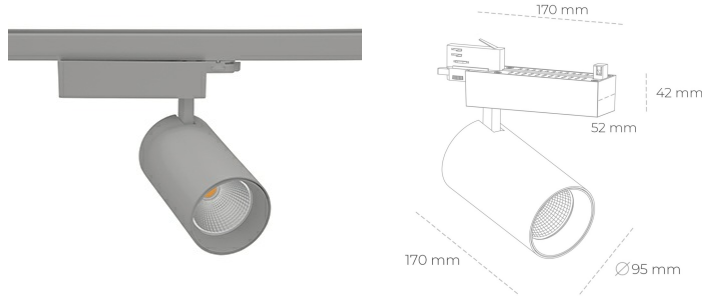

# SPOTLIGHT SNIPER N 940 25W 45° GREY HI EFFICIENT ON/OFF

Article number: N015-K0001-BB940-H7-N45-ZA02\_650-S4-###

LED	COB
Light colour	4000 [K] HI EFFICIENT
CRI	90
Led chip flux	4090 [lm]
Luminous flux	3272 [lm]
System power	25 [W]
Luminaire Efficiency	131 [lm/W]
Beam angle	45°
Controller	ON/OFF
MacAdam	3 SDCM

### Spotlight LED

Track mounted LED spotlight. Aluminium housing. Ceiling base installation possible. Available in white, black and grey. Any RAL palette colour available on enquiry. Reflector beams available: 15° 30° and 45° . Maximum power is 30W

### LUMINAIRE

Weight	1.33 [kg]
Protection rating IP , IK , class	IP 20, IK 3,
Luminaire colour	GREY
Cover	Glass
Operating voltage	220-240V 50-60Hz

Note: All data are typical values. Tolerance of measurements +/-10%  
System features may change with product improvements due to technical advances.