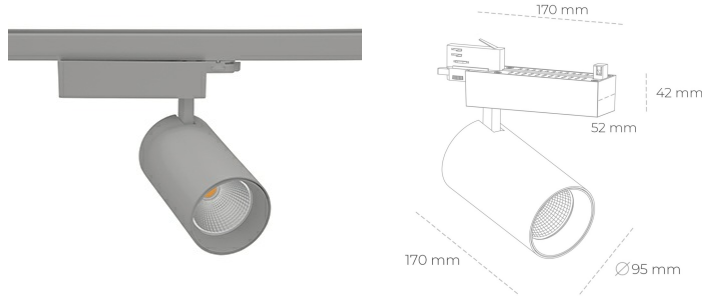

SPOTLIGHT SNIPER N 940 25W 30° GREY HI EFFICIENT ON/OFF

Article number: N015-K0001-BB940-H7-N30-ZA02_650-S4-###

LED	COB
Light colour	4000 [K] HI EFFICIENT
CRI	90
Led chip flux	4090 [lm]
Luminous flux	3272 [lm]
System power	25 [W]
Luminaire Efficiency	131 [lm/W]
Beam angle	30°
Controller	ON/OFF
MacAdam	3 SDCM

Spotlight LED

Track mounted LED spotlight. Aluminium housing. Ceiling base installation possible. Available in white, black and grey. Any RAL palette colour available on enquiry. Reflector beams available: 15° 30° and 45° . Maximum power is 30W

LUMINAIRE

Weight	1.33 [kg]
Protection rating IP , IK , class	IP 20, IK 3,
Luminaire colour	GREY
Cover	Glass
Operating voltage	220-240V 50-60Hz

Note: All data are typical values. Tolerance of measurements +/-10%
System features may change with product improvements due to technical advances.