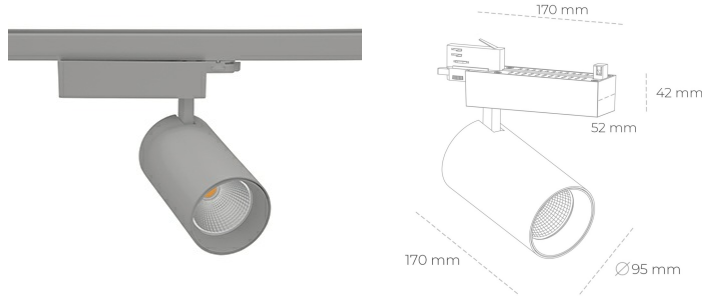

SPOTLIGHT SNIPER N 940 21W 30° GREY HI EFFICIENT ON/OFF

Article number: N015-K0001-BB940-H7-N30-ZA02_550-S4-###

LED	COB
Light colour	4000 [K] HI EFFICIENT
CRI	90
Led chip flux	3492 [lm]
Luminous flux	2793 [lm]
System power	21 [W]
Luminaire Efficiency	133 [lm/W]
Beam angle	30°
Controller	ON/OFF
MacAdam	3 SDCM

Spotlight LED

Track mounted LED spotlight. Aluminium housing. Ceiling base installation possible. Available in white, black and grey. Any RAL palette colour available on enquiry. Reflector beams available: 15° 30° and 45° . Maximum power is 30W

LUMINAIRE

Weight	1.33 [kg]
Protection rating IP , IK , class	IP 20, IK 3,
Luminaire colour	GREY
Cover	Glass
Operating voltage	220-240V 50-60Hz

Note: All data are typical values. Tolerance of measurements +/-10%
System features may change with product improvements due to technical advances.