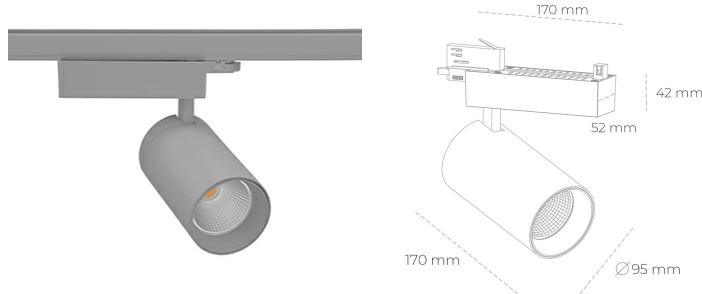

SPOTLIGHT SNIPER N 940 23W 15° GREY HI EFFICIENT ON/OFF

Article number: N015-K0001-BB940-H7-N15-ZA02_600-S4-###

LED	COB
Light colour	4000 [K] HI EFFICIENT
CRI	90
Led chip flux	3793 [lm]
Luminous flux	3034 [lm]
System power	23 [W]
Luminaire Efficiency	132 [lm/W]
Beam angle	15°
Controller	ON/OFF
MacAdam	3 SDCM

Spotlight LED

Track mounted LED spotlight. Aluminium housing. Ceiling base installation possible. Available in white, black and grey. Any RAL palette colour available on enquiry. Reflector beams available: 15° 30° and 45° . Maximum power is 30W

LUMINAIRE

Weight	1.33 [kg]
Protection rating IP , IK , class	IP 20, IK 3,
Luminaire colour	GREY
Cover	Glass
Operating voltage	220-240V 50-60Hz

Note: All data are typical values. Tolerance of measurements +/-10%
System features may change with product improvements due to technical advances.