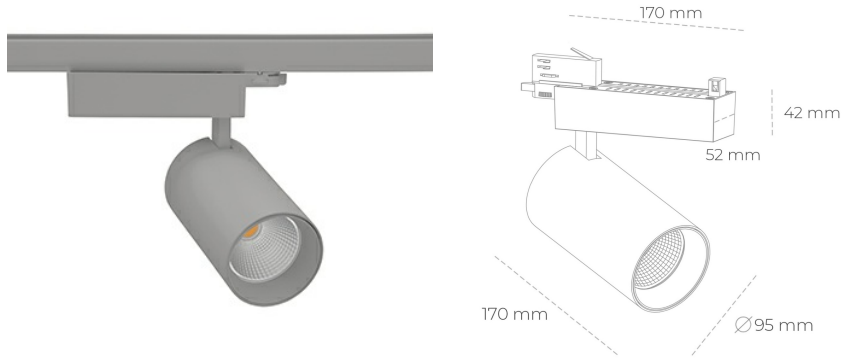

SPOTLIGHT SNIPER N 940 19W 15° GREY HI EFFICIENT ON/OFF

LED	COB
Light colour	4000 [K] HI EFFICIENT
CRI	90
Led chip flux	3189 [lm]
Luminous flux	2551 [lm]
System power	19 [W]
Luminaire Efficiency	134 [lm/W]
Beam angle	15°
Controller	ON/OFF
MacAdam	3 SDCM

Spotlight LED

Track mounted LED spotlight. Aluminium housing. Ceiling base installation possible. Available in white, black and grey. Any RAL palette colour available on enquiry. Reflector beams available: 15° 30° and 45° . Maximum power is 30W

LUMINAIRE

Weight	1,33 [kg]
Protection rating IP , IK , class	IP 20, IK 3,
Luminaire colour	GREY
Cover	Glass
Operating voltage	220-240V 50-60Hz

Note: All data are typical values. Tolerance of measurements +/-10% System features may change with product improvements due to technical advances.

OPTIONS

RAL colours on inquiry, honeycomb louver on inquiry , Casambi on inquiry, DALI on inquiry, Phase-cut dimming on inquiry.

Generated: 23.06.2024

+48 32 388 80 00

www.cora.pl
cora@cora.pl

Street: Ignatza Hakuby 18
41-914 Bytom, Polska