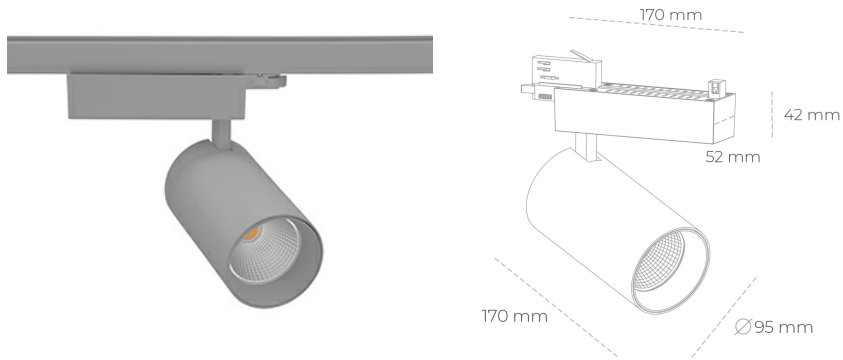

## SPOTLIGHT SNIPER N 940 10W 15° GREY HI EFFICIENT ON/OFF

Article number: N015-K0001-BB940-H7-N15-ZA01\_250-S4-###

LED	COB
Light colour	4000 [K] HI EFFICIENT
CRI	90
Led chip flux	1625 [lm]
Luminous flux	1300 [lm]
System power	10 [W]
Luminaire Efficiency	130 [lm/W]
Beam angle	15°
Controller	ON/OFF
MacAdam	3 SDCM

### Spotlight LED

Track mounted LED spotlight. Aluminium housing. Ceiling base installation possible. Available in white, black and grey. Any RAL palette colour available on enquiry. Reflector beams available: 15° 30° and 45° . Maximum power is 30W

### LUMINAIRE

Weight	1,33 [kg]
Protection rating IP , IK , class	IP 20, IK 3,
Luminaire colour	GREY
Cover	Glass
Operating voltage	220-240V 50-60Hz

Note: All data are typical values. Tolerance of measurements +/-10% System features may change with product improvements due to technical advances.