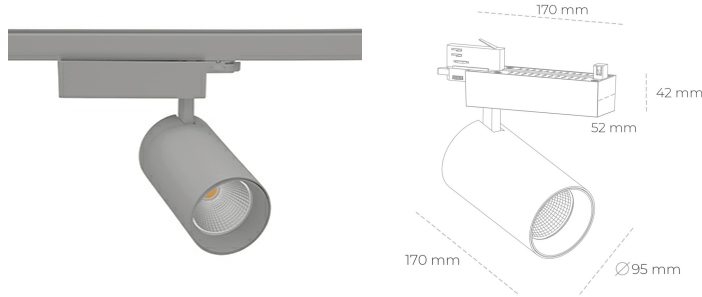

SPOTLIGHT SNIPER N 940 10W 15° GREY HI EFFICIENT ON/OFF

Article number: N015-K0001-BB940-H7-N15-ZA01_250-S4-###

LED	COB
Light colour	4000 [K] HI EFFICIENT
CRI	90
Led chip flux	1625 [lm]
Luminous flux	1300 [lm]
System power	10 [W]
Luminaire Efficiency	130 [lm/W]
Beam angle	15°
Controller	ON/OFF
MacAdam	3 SDCM

Spotlight LED

Track mounted LED spotlight. Aluminium housing. Ceiling base installation possible. Available in white, black and grey. Any RAL palette colour available on enquiry. Reflector beams available: 15° 30° and 45° . Maximum power is 30W

LUMINAIRE

Weight	1.33 [kg]
Protection rating IP , IK , class	IP 20, IK 3,
Luminaire colour	GREY
Cover	Glass
Operating voltage	220-240V 50-60Hz

Note: All data are typical values. Tolerance of measurements +/-10%
System features may change with product improvements due to technical advances.