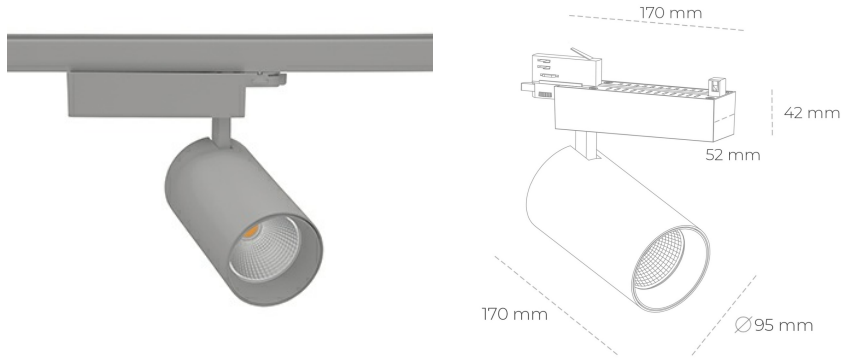

SPOTLIGHT SNIPER N 935 27W 30° GREY HI EFFICIENT ON/OFF

LED	COB
Light colour	3500 [K] HI EFFICIENT
CRI	90
Led chip flux	4181 [lm]
Luminous flux	3344 [lm]
System power	27 [W]
Luminaire Efficiency	124 [lm/W]
Beam angle	30°
Controller	ON/OFF
MacAdam	3 SDCM

Spotlight LED

Track mounted LED spotlight. Aluminium housing. Ceiling base installation possible. Available in white, black and grey. Any RAL palette colour available on enquiry. Reflector beams available: 15° 30° and 45° . Maximum power is 30W

LUMINAIRE

Weight	1,33 [kg]
Protection rating IP , IK , class	IP 20, IK 3,
Luminaire colour	GREY
Cover	Glass
Operating voltage	220-240V 50-60Hz

Note: All data are typical values. Tolerance of measurements +/-10% System features may change with product improvements due to technical advances.

OPTIONS

RAL colours on inquiry, honeycomb louver on inquiry , Casambi on inquiry, DALI on inquiry, Phase-cut dimming on inquiry.

Generated: 14.08.2024

+48 32 388 80 00

www.cora.pl
cora@cora.pl

Street: Ignatza Hakuby 18
41-914 Bytom, Polska