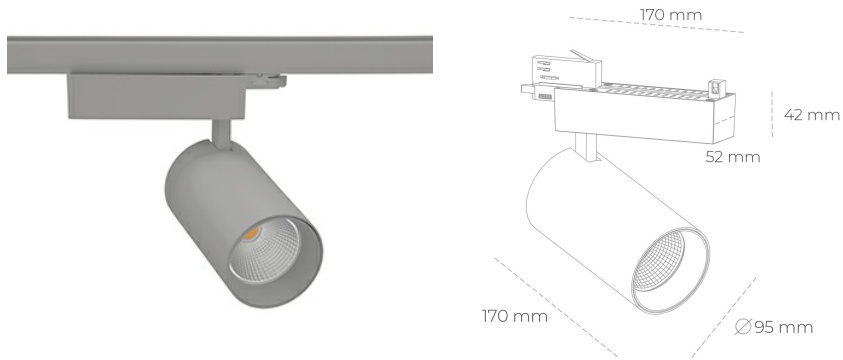

## SPOTLIGHT SNIPER N 935 27W 30° GREY HI EFFICIENT ON/OFF

Article number: N015-K0001-BB935-H7-N30-ZA02\_700-S4-###

LED	COB
Light colour	3500 [K] HI EFFICIENT
CRI	90
Led chip flux	4181 [lm]
Luminous flux	3344 [lm]
System power	27 [W]
Luminaire Efficiency	124 [lm/W]
Beam angle	30°
Controller	ON/OFF
MacAdam	3 SDCM

### Spotlight LED

Track mounted LED spotlight. Aluminium housing. Ceiling base installation possible. Available in white, black and grey. Any RAL palette colour available on enquiry. Reflector beams available: 15° 30° and 45° . Maximum power is 30W

### LUMINAIRE

Weight	1,33 [kg]
Protection rating IP , IK , class	IP 20, IK 3,
Luminaire colour	GREY
Cover	Glass
Operating voltage	220-240V 50-60Hz

Note: All data are typical values. Tolerance of measurements +/-10% System features may change with product improvements due to technical advances.