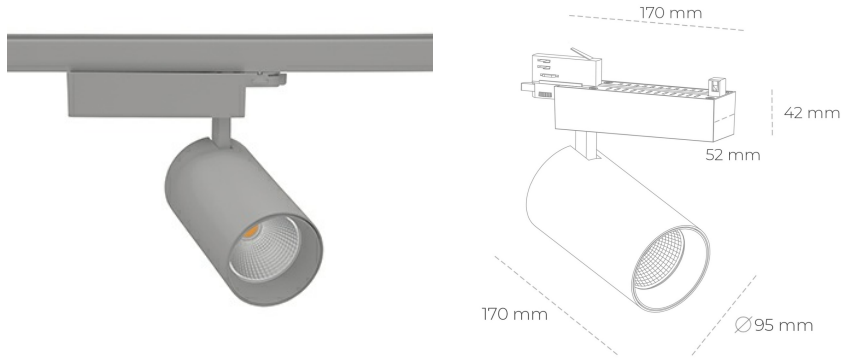

SPOTLIGHT SNIPER N 935 25W 30° GREY HI EFFICIENT ON/OFF

LED	COB
Light colour	3500 [K] HI EFFICIENT
CRI	90
Led chip flux	3904 [lm]
Luminous flux	3123 [lm]
System power	25 [W]
Luminaire Efficiency	[lm/W]
Beam angle	30°
Controller	ON/OFF
MacAdam	3 SDCM

Spotlight LED

Track mounted LED spotlight. Aluminium housing. Ceiling base installation possible. Available in white, black and grey. Any RAL palette colour available on enquiry. Reflector beams available: 15° 30° and 45° . Maximum power is 30W

LUMINAIRE

Weight	1,33 [kg]
Protection rating IP , IK , class	IP 20, IK 3,
Luminaire colour	BLACK
Cover	Glass
Operating voltage	220-240V 50-60Hz

Note: All data are typical values. Tolerance of measurements +/-10% System features may change with product improvements due to technical advances.

OPTIONS

RAL colours on inquiry, honeycomb louver on inquiry , Casambi on inquiry, DALI on inquiry, Phase-cut dimming on inquiry.

Generated: 17.09.2024

+48 32 388 80 00

www.cora.pl
cora@cora.pl

Street: Ignatza Hakuby 18
41-914 Bytom, Polska