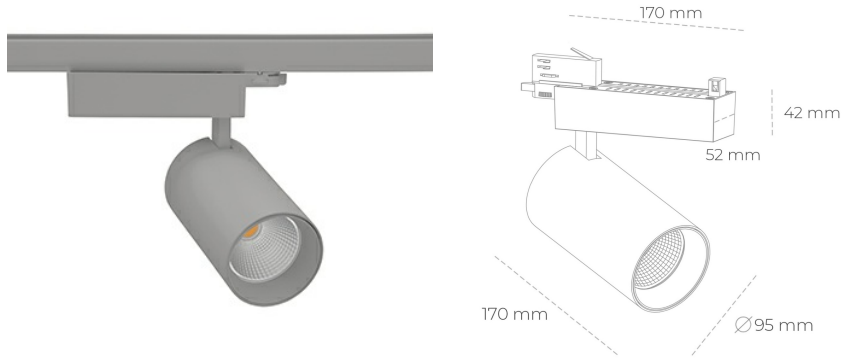

SPOTLIGHT SNIPER N 935 14W 30° GREY HI EFFICIENT ON/OFF

LED	COB
Light colour	3500 [K] HI EFFICIENT
CRI	90
Led chip flux	2174 [lm]
Luminous flux	1739 [lm]
System power	14 [W]
Luminaire Efficiency	124 [lm/W]
Beam angle	30°
Controller	ON/OFF
MacAdam	3 SDCM

Spotlight LED

Track mounted LED spotlight. Aluminium housing. Ceiling base installation possible. Available in white, black and grey. Any RAL palette colour available on enquiry. Reflector beams available: 15° 30° and 45° . Maximum power is 30W

LUMINAIRE

Weight	1,33 [kg]
Protection rating IP , IK , class	IP 20, IK 3,
Luminaire colour	GREY
Cover	Glass
Operating voltage	220-240V 50-60Hz

Note: All data are typical values. Tolerance of measurements +/-10% System features may change with product improvements due to technical advances.

OPTIONS

RAL colours on inquiry, honeycomb louver on inquiry , Casambi on inquiry, DALI on inquiry, Phase-cut dimming on inquiry.

Generated: 22.06.2024

+48 32 388 80 00

www.cora.pl
cora@cora.pl

Street: Ignatza Hakuby 18
41-914 Bytom, Polska