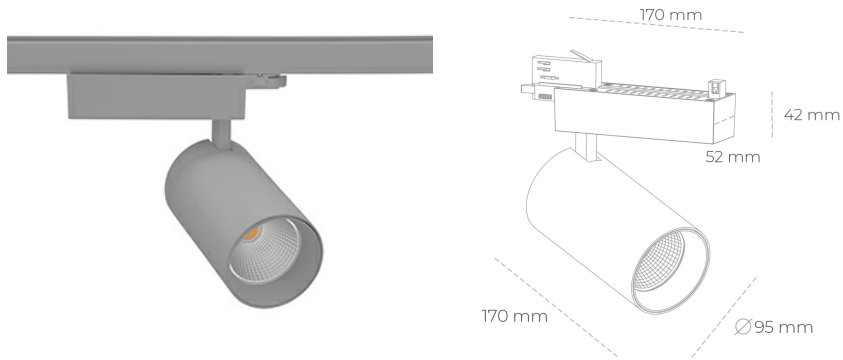

SPOTLIGHT SNIPER N 935 31W 15° GREY HI EFFICIENT ON/OFF

Article number: N015-K0001-BB935-H7-N15-ZA03_800-S4-###

LED	COB
Light colour	3500 [K] HI EFFICIENT
CRI	90
Led chip flux	4723 [lm]
Luminous flux	3778 [lm]
System power	31 [W]
Luminaire Efficiency	122 [lm/W]
Beam angle	15°
Controller	ON/OFF
MacAdam	3 SDCM

Spotlight LED

Track mounted LED spotlight. Aluminium housing. Ceiling base installation possible. Available in white, black and grey. Any RAL palette colour available on enquiry. Reflector beams available: 15° 30° and 45° . Maximum power is 30W

LUMINAIRE

Weight	1,33 [kg]
Protection rating IP , IK , class	IP 20, IK 3,
Luminaire colour	GREY
Cover	Glass
Operating voltage	220-240V 50-60Hz

Note: All data are typical values. Tolerance of measurements +/-10% System features may change with product improvements due to technical advances.