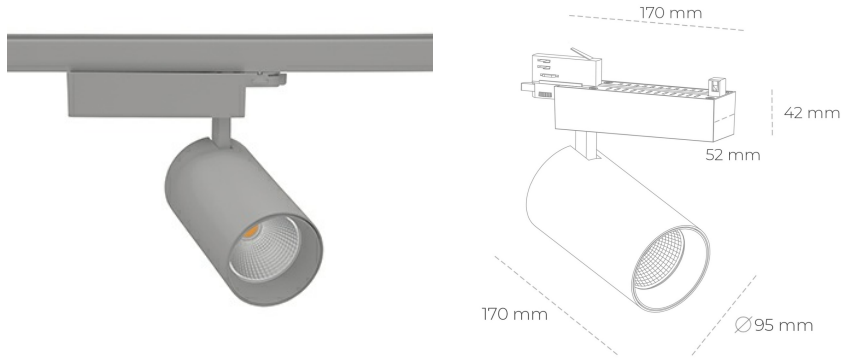

SPOTLIGHT SNIPER N 935 31W 15° GREY HI EFFICIENT ON/OFF

LED	COB
Light colour	3500 [K] HI EFFICIENT
CRI	90
Led chip flux	4723 [lm]
Luminous flux	3778 [lm]
System power	31 [W]
Luminaire Efficiency	122 [lm/W]
Beam angle	15°
Controller	ON/OFF
MacAdam	3 SDCM

Spotlight LED

Track mounted LED spotlight. Aluminium housing. Ceiling base installation possible. Available in white, black and grey. Any RAL palette colour available on enquiry. Reflector beams available: 15° 30° and 45° . Maximum power is 30W

LUMINAIRE

Weight	1,33 [kg]
Protection rating IP , IK , class	IP 20, IK 3,
Luminaire colour	GREY
Cover	Glass
Operating voltage	220-240V 50-60Hz

Note: All data are typical values. Tolerance of measurements +/-10% System features may change with product improvements due to technical advances.

OPTIONS

RAL colours on inquiry, honeycomb louver on inquiry , Casambi on inquiry, DALI on inquiry, Phase-cut dimming on inquiry.

Generated: 21.06.2024

+48 32 388 80 00

www.cora.pl
cora@cora.pl

Street: Ignatza Hakuby 18
41-914 Bytom, Polska