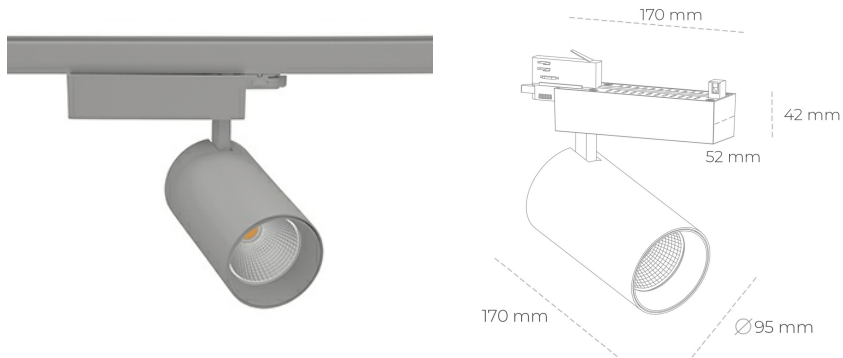

SPOTLIGHT SNIPER N 935 25W 15° GREY HI EFFICIENT ON/OFF

Article number: N015-K0001-BB935-H7-N15-ZA02_650-S4-###

LED	COB
Light colour	3500 [K] HI EFFICIENT
CRI	90
Led chip flux	3904 [lm]
Luminous flux	3123 [lm]
System power	25 [W]
Luminaire Efficiency	[lm/W]
Beam angle	15°
Controller	ON/OFF
MacAdam	3 SDCM

Spotlight LED

Track mounted LED spotlight. Aluminium housing. Ceiling base installation possible. Available in white, black and grey. Any RAL palette colour available on enquiry. Reflector beams available: 15° 30° and 45° . Maximum power is 30W

LUMINAIRE

Weight	1,33 [kg]
Protection rating IP , IK , class	IP 20, IK 3,
Luminaire colour	BLACK
Cover	Glass
Operating voltage	220-240V 50-60Hz

Note: All data are typical values. Tolerance of measurements +/-10% System features may change with product improvements due to technical advances.