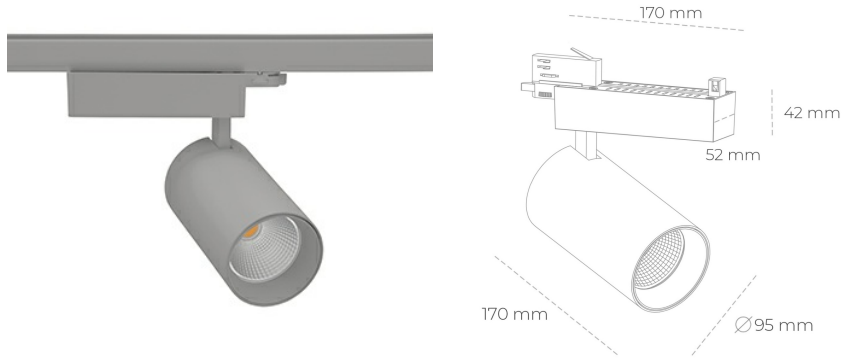

SPOTLIGHT SNIPER N 930 31W 45° GREY HI EFFICIENT ON/OFF

LED	COB
Light colour	3000 [K] HI EFFICIENT
CRI	90
Led chip flux	4956 [lm]
Luminous flux	3964 [lm]
System power	31 [W]
Luminaire Efficiency	128 [lm/W]
Beam angle	45°
Controller	ON/OFF
MacAdam	3 SDCM

Spotlight LED

Track mounted LED spotlight. Aluminium housing. Ceiling base installation possible. Available in white, black and grey. Any RAL palette colour available on enquiry. Reflector beams available: 15° 30° and 45° . Maximum power is 30W

LUMINAIRE

Weight	1,33 [kg]
Protection rating IP , IK , class	IP 20, IK 3,
Luminaire colour	GREY
Cover	Glass
Operating voltage	220-240V 50-60Hz

Note: All data are typical values. Tolerance of measurements +/-10% System features may change with product improvements due to technical advances.

OPTIONS

RAL colours on inquiry, honeycomb louver on inquiry , Casambi on inquiry, DALI on inquiry, Phase-cut dimming on inquiry.

Generated: 22.06.2024

+48 32 388 80 00

www.cora.pl
cora@cora.pl

Street: Ignatza Hakuby 18
41-914 Bytom, Polska