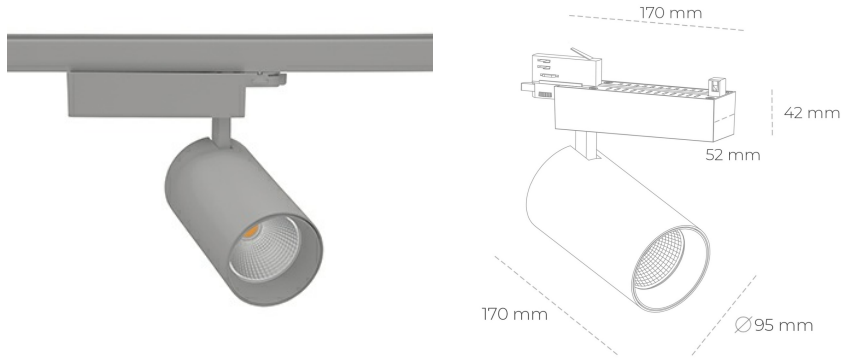

SPOTLIGHT SNIPER N 930 27W 45° GREY HI EFFICIENT ON/OFF

LED	COB
Light colour	3000 [K] HI EFFICIENT
CRI	90
Led chip flux	4378 [lm]
Luminous flux	3502 [lm]
System power	27 [W]
Luminaire Efficiency	130 [lm/W]
Beam angle	45°
Controller	ON/OFF
MacAdam	3 SDCM

Spotlight LED

Track mounted LED spotlight. Aluminium housing. Ceiling base installation possible. Available in white, black and grey. Any RAL palette colour available on enquiry. Reflector beams available: 15° 30° and 45° . Maximum power is 30W

LUMINAIRE

Weight	1,33 [kg]
Protection rating IP , IK , class	IP 20, IK 3,
Luminaire colour	GREY
Cover	Glass
Operating voltage	220-240V 50-60Hz

Note: All data are typical values. Tolerance of measurements +/-10% System features may change with product improvements due to technical advances.

OPTIONS

RAL colours on inquiry, honeycomb louver on inquiry , Casambi on inquiry, DALI on inquiry, Phase-cut dimming on inquiry.

Generated: 23.06.2024

+48 32 388 80 00

www.cora.pl
cora@cora.pl

Street: Ignatza Hakuby 18
41-914 Bytom, Polska