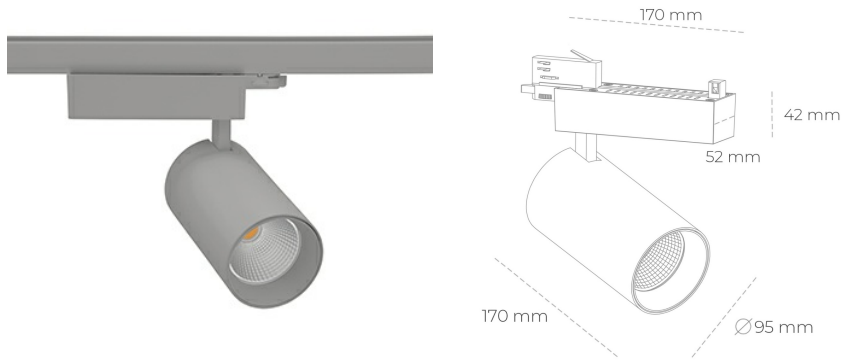

SPOTLIGHT SNIPER N 930 25W 45° GREY HI EFFICIENT ON/OFF

Article number: N015-K0001-BB930-H7-N45-ZA02_650-S4-###

LED	COB
Light colour	3000 [K] HI EFFICIENT
CRI	90
Led chip flux	4084 [lm]
Luminous flux	3267 [lm]
System power	25 [W]
Luminaire Efficiency	131 [lm/W]
Beam angle	45°
Controller	ON/OFF
MacAdam	3 SDCM

Spotlight LED

Track mounted LED spotlight. Aluminium housing. Ceiling base installation possible. Available in white, black and grey. Any RAL palette colour available on enquiry. Reflector beams available: 15° 30° and 45° . Maximum power is 30W

LUMINAIRE

Weight	1,33 [kg]
Protection rating IP , IK , class	IP 20, IK 3,
Luminaire colour	GREY
Cover	Glass
Operating voltage	220-240V 50-60Hz

Note: All data are typical values. Tolerance of measurements +/-10% System features may change with product improvements due to technical advances.