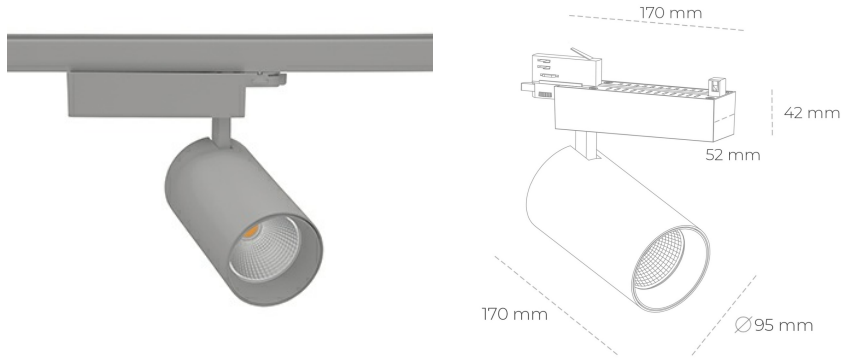

SPOTLIGHT SNIPER N 930 14W 45° GREY HI EFFICIENT ON/OFF

LED	COB
Light colour	3000 [K] HI EFFICIENT
CRI	90
Led chip flux	2256 [lm]
Luminous flux	1804 [lm]
System power	14 [W]
Luminaire Efficiency	129 [lm/W]
Beam angle	45°
Controller	ON/OFF
MacAdam	3 SDCM

Spotlight LED

Track mounted LED spotlight. Aluminium housing. Ceiling base installation possible. Available in white, black and grey. Any RAL palette colour available on enquiry. Reflector beams available: 15° 30° and 45° . Maximum power is 30W

LUMINAIRE

Weight	1,33 [kg]
Protection rating IP , IK , class	IP 20, IK 3,
Luminaire colour	GREY
Cover	Glass
Operating voltage	220-240V 50-60Hz

Note: All data are typical values. Tolerance of measurements +/-10% System features may change with product improvements due to technical advances.

OPTIONS

RAL colours on inquiry, honeycomb louver on inquiry , Casambi on inquiry, DALI on inquiry, Phase-cut dimming on inquiry.

Generated: 21.06.2024

+48 32 388 80 00

www.cora.pl
cora@cora.pl

Street: Ignatza Hakuby 18
41-914 Bytom, Polska