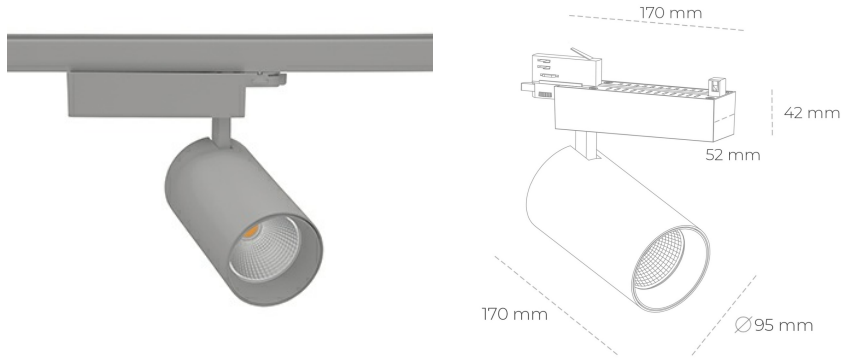

SPOTLIGHT SNIPER N 930 10W 45° GREY HI EFFICIENT ON/OFF

LED	COB
Light colour	3000 [K] HI EFFICIENT
CRI	90
Led chip flux	1623 [lm]
Luminous flux	1298 [lm]
System power	10 [W]
Luminaire Efficiency	130 [lm/W]
Beam angle	45°
Controller	ON/OFF
MacAdam	3 SDCM

Spotlight LED

Track mounted LED spotlight. Aluminium housing. Ceiling base installation possible. Available in white, black and grey. Any RAL palette colour available on enquiry. Reflector beams available: 15° 30° and 45° . Maximum power is 30W

LUMINAIRE

Weight	1,33 [kg]
Protection rating IP , IK , class	IP 20, IK 3,
Luminaire colour	GREY
Cover	Glass
Operating voltage	220-240V 50-60Hz

Note: All data are typical values. Tolerance of measurements +/-10% System features may change with product improvements due to technical advances.

OPTIONS

RAL colours on inquiry, honeycomb louver on inquiry , Casambi on inquiry, DALI on inquiry, Phase-cut dimming on inquiry.

Generated: 22.06.2024

+48 32 388 80 00

www.cora.pl
cora@cora.pl

Street: Ignatza Hakuby 18
41-914 Bytom, Polska