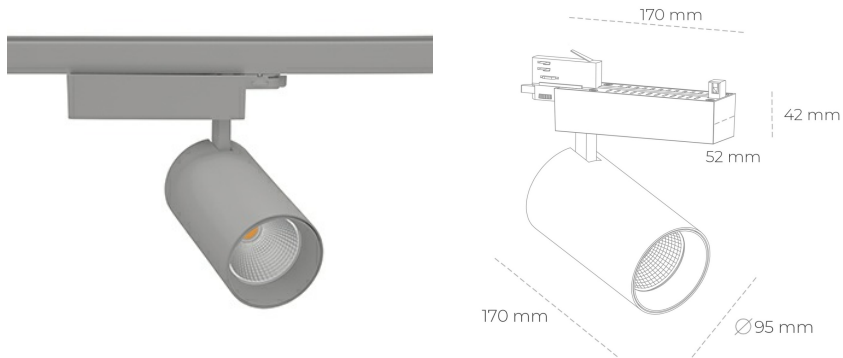

SPOTLIGHT SNIPER N 930 19W 30° GREY HI EFFICIENT ON/OFF

Article number: N015-K0001-BB930-H7-N30-ZA01_500-S4-###

LED	COB
Light colour	3000 [K] HI EFFICIENT
CRI	90
Led chip flux	3184 [lm]
Luminous flux	2547 [lm]
System power	19 [W]
Luminaire Efficiency	134 [lm/W]
Beam angle	30°
Controller	ON/OFF
MacAdam	3 SDCM

Spotlight LED

Track mounted LED spotlight. Aluminium housing. Ceiling base installation possible. Available in white, black and grey. Any RAL palette colour available on enquiry. Reflector beams available: 15° 30° and 45° . Maximum power is 30W

LUMINAIRE

Weight	1,33 [kg]
Protection rating IP , IK , class	IP 20, IK 3,
Luminaire colour	GREY
Cover	Glass
Operating voltage	220-240V 50-60Hz

Note: All data are typical values. Tolerance of measurements +/-10% System features may change with product improvements due to technical advances.