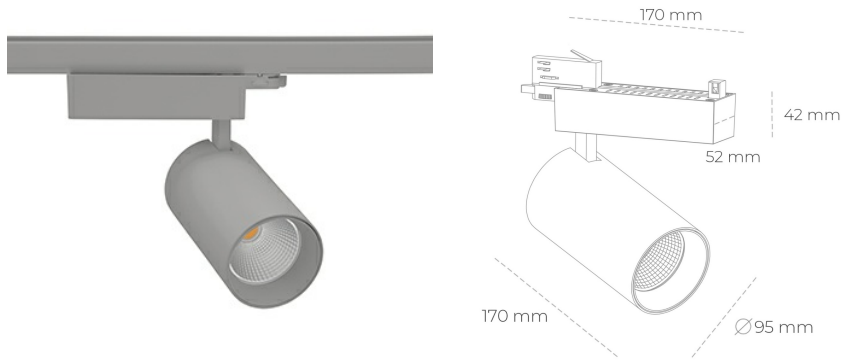

SPOTLIGHT SNIPER N 930 10W 15° GREY HI EFFICIENT ON/OFF

Article number: N015-K0001-BB930-H7-N15-ZA01_250-S4-###

LED	COB
Light colour	3000 [K] HI EFFICIENT
CRI	90
Led chip flux	1623 [lm]
Luminous flux	1298 [lm]
System power	10 [W]
Luminaire Efficiency	130 [lm/W]
Beam angle	15°
Controller	ON/OFF
MacAdam	3 SDCM

Spotlight LED

Track mounted LED spotlight. Aluminium housing. Ceiling base installation possible. Available in white, black and grey. Any RAL palette colour available on enquiry. Reflector beams available: 15° 30° and 45° . Maximum power is 30W

LUMINAIRE

Weight	1,33 [kg]
Protection rating IP , IK , class	IP 20, IK 3,
Luminaire colour	GREY
Cover	Glass
Operating voltage	220-240V 50-60Hz

Note: All data are typical values. Tolerance of measurements +/-10% System features may change with product improvements due to technical advances.