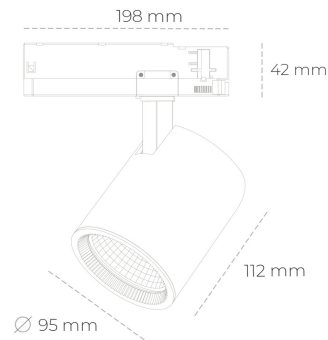

# SPOTLIGHT SNIPER G MAXI 825 27W 60° BLACK BREAD ON/OFF

Article number: N014-K0002-VF825-H5-S60-ZA02\_700-S3-###

LED	COB
Light colour	2500 [K] BREAD
CRI	80
Led chip flux	3169 [lm]
Luminous flux	2535 [lm]
System power	27 [W]
Luminaire Efficiency	94 [lm/W]
Beam angle	60°
Controller	ON/OFF
MacAdam	3 SDCM

### Spotlight LED

Track mounted LED spotlight. Aluminium housing. Ceiling base installation possible. Available in white, black and grey. Any RAL palette colour available on enquiry. Reflector beams available: 15°, 20°, 30°, 45° and 60°. Maximum power is 30W

### LUMINAIRE

Weight	1,02 [kg]
Protection rating IP , IK , class	IP 20, IK 1,
Luminaire colour	BLACK
Cover	Glass
Operating voltage	220-240V 50-60Hz

Note: All data are typical values. Tolerance of measurements +/-10% System features may change with product improvements due to technical advances.