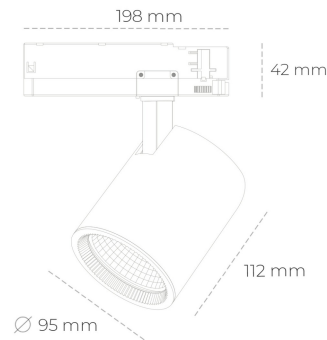

SPOTLIGHT SNIPER G MAXI 825 19W 60° BLACK BREAD ON/OFF

Article number: N014-K0002-VF825-H5-S60-ZA01_500-S3-###

| | |
|----------------------|----------------|
| LED | COB |
| Light colour | 2500 [K] BREAD |
| CRI | 80 |
| Led chip flux | 2340 [lm] |
| Luminous flux | 1872 [lm] |
| System power | 19 [W] |
| Luminaire Efficiency | 99 [lm/W] |
| Beam angle | 60° |
| Controller | ON/OFF |
| MacAdam | 3 SDCM |

Spotlight LED

Track mounted LED spotlight. Aluminium housing. Ceiling base installation possible. Available in white, black and grey. Any RAL palette colour available on enquiry. Reflector beams available: 15°, 20°, 30°, 45° and 60°. Maximum power is 30W

LUMINAIRE

| | |
|-----------------------------------|------------------|
| Weight | 1,02 [kg] |
| Protection rating IP , IK , class | IP 20, IK 1, |
| Luminaire colour | BLACK |
| Cover | Glass |
| Operating voltage | 220-240V 50-60Hz |