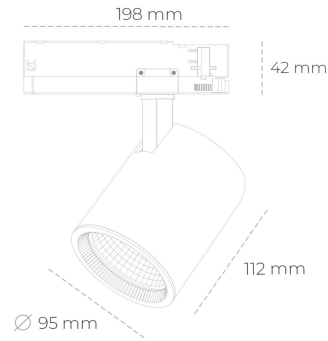

# SPOTLIGHT SNIPER G MAXI 825 14W 60° BLACK BREAD ON/OFF

Article number: N014-K0002-VF825-H5-S60-ZA01\_350-S3-###

|                      |                |
|----------------------|----------------|
| LED                  | COB            |
| Light colour         | 2500 [K] BREAD |
| CRI                  | 80             |
| Led chip flux        | 1674 [lm]      |
| Luminous flux        | 1339 [lm]      |
| System power         | 14 [W]         |
| Luminaire Efficiency | 96 [lm/W]      |
| Beam angle           | 60°            |
| Controller           | ON/OFF         |
| MacAdam              | 3 SDCM         |

## Spotlight LED

Track mounted LED spotlight. Aluminium housing. Ceiling base installation possible. Available in white, black and grey. Any RAL palette colour available on enquiry. Reflector beams available: 15°, 20°, 30°, 45° and 60°. Maximum power is 30W

## LUMINAIRE

|                                   |                  |
|-----------------------------------|------------------|
| Weight                            | 1,02 [kg]        |
| Protection rating IP , IK , class | IP 20, IK 1,     |
| Luminaire colour                  | BLACK            |
| Cover                             | Glass            |
| Operating voltage                 | 220-240V 50-60Hz |